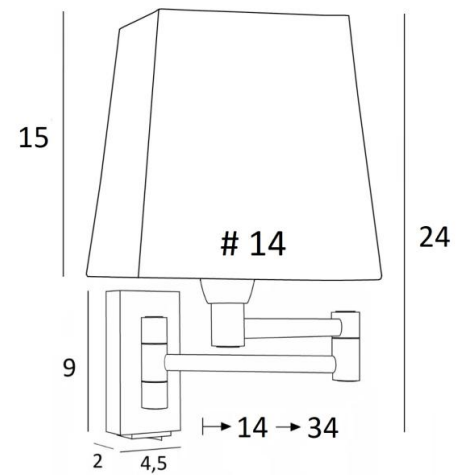

## MAMMISI +SW #

MAMMISI +SW in brushed bronze with lampshade in Stone Kaolin (fabric from category 4)

**MAMMISI** is a classic and very decorative wall light can easily be placed in any interior. Practical with its double articulated arm. Small and discreet, it can be placed on the uprights of a bookcase or as a small bed light

### OVERALL SIZES

H24cm L14cm |→14-34cm

**BASE** : 4,5 x 9 x 2cm

### TECHNICAL DATA

One E14 fitting with ring. Dimmable wall light

Double arm, 180° adjustable

A rocker switch at the bottom of the box

A fixing plate for the wall box ([plan in PDF](#))

### LAMPSHADE : SIZES & CODE

#11 - 14 - 15cm

Code: 1303 + fabric code

We propose more than 180 fabrics/materials/colors for lampshades