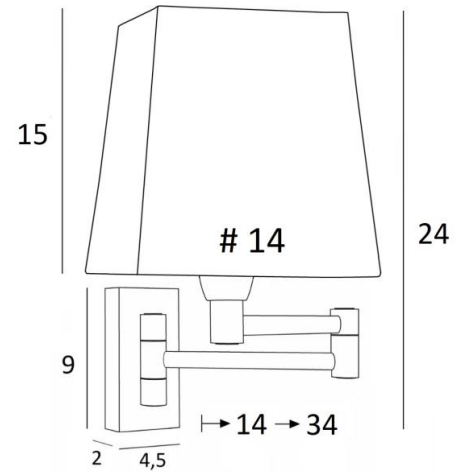

MAMMISI -SW

MAMMISI -SW in brushed bronze with lampshade in Jacinthe Naturelle (material from category 5)

MAMMISI is a classic and very decorative wall light can easily be placed in any interior
Practical with its double articulated arm. Small and discreet, it can be placed on the uprights of a
bookcase or as a small bed light
With its square lampshade, **MAMMISI** is often used as a reading light and with the large choice of
materials and colors we offer, you will have no trouble finding the lampshade that will embellish your wall
light and your interior

This model exists with a rocker switch, see **MAMMISI +SW #**

OVERALL SIZES

H24cm L14cm |→14-34cm

BASE : 4,5 x 9 x 2cm

TECHNICAL DATA

One E14 fitting with ring. Dimmable wall light

Double arm, 180° adjustable