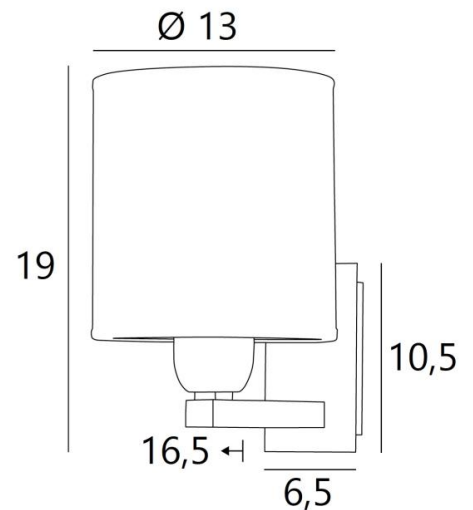

RAMOSE 1 cyl

RAMOSE 1 in brushed bronze with lampshade in Parma Cendré (fabric from category 4)

RAMOSE 1 cyl is one of the many iconic wall lights in the **Lighting Collection**

With her clean design and contemporary look, this wall light is perfect for decorating your home with sobriety and elegance

This beautiful wall light is available in several remarkable finishes, in two sizes and differently shaped lampshades

It also exists in a larger model, see [RAMOSE 2 cyl](#)

OVERALL SIZES

H19cm L13cm |→16,5cm

BASE

Plate: 6,5 x 10,5cm Box: 4,5 x 8,5 x 2cm

TECHNICAL DATA

One E27 fitting with ring

Dimmable wall light

A fixing plate for the wall box ([plan in PDF](#))

AVAILABLE METAL FINISHES AND CODES

28 - Light bronze - 1150 028

29 - Brushed bronze - 1150 029

33 - Brushed nickel - 1150 033

LAMPSHADE : SIZES & CODE

Ø13 - 13 - 14cm

Code: 1201 + fabric code

We propose more than 180 fabrics/materials/colors for lampshades