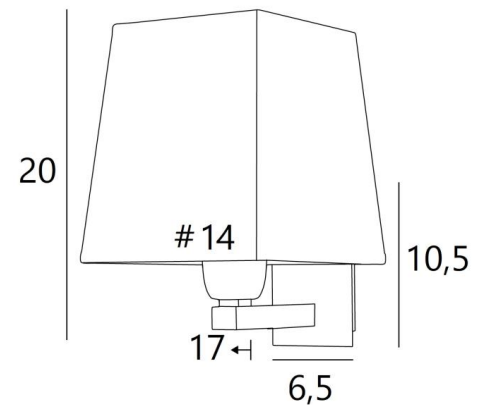

RAMOSE 1

RAMOSE 1 in brushed bronze with lampshade in Raphia Banane (material from category 3)

RAMOSE 1 # is one of the many iconic wall lights in the **Lighting Collection**

With her clean design and contemporary look, this wall light is perfect for decorating your home with sobriety and elegance

This beautiful wall light is available in several remarkable finishes, in two sizes and differently shaped lampshades

It also exists in a larger model, see [RAMOSE 2 #](#)

OVERALL SIZES

H20cm L14cm |→17cm

BASE

Plate: 6,5 x 10,5cm Box: 4,5 x 8,5 x 2cm

TECHNICAL DATA

One E27 fitting with ring

Dimmable wall light

A fixing plate for the wall box ([plan in PDF](#))

AVAILABLE METAL FINISHES AND CODES

28 - Light bronze - 1150 028