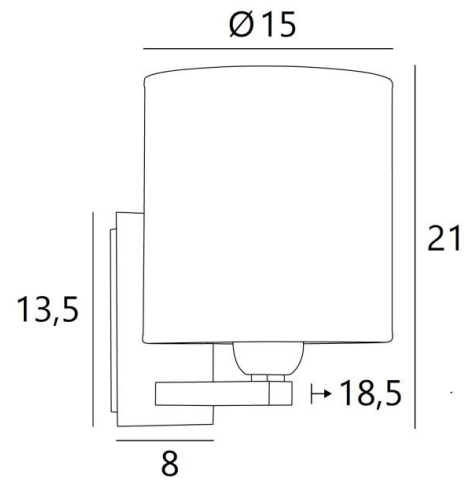

RAMOSE 2 cyl

RAMOSE 2 cyl is one of the many iconic wall lights in the **Lighting Collection**

With her clean design and contemporary look, this wall light is perfect for decorating your home with sobriety and elegance

For the round cylindrical lampshade, which will create a warm atmosphere and brings a beautiful brightness, we suggest you to choose between many materials, fabrics and colors. This will allow you to better integrate her into your decoration

This beautiful wall light is available in several remarkable finishes, in two sizes and differently shaped lampshades

It also exists in a smaller model, see [RAMOSE 1 cyl](#)

OVERALL SIZES

H21cm L15cm |→18,5cm

BASE

Plate: 8 x 13,5cm Box: 6 x 11,5 x 2cm

TECHNICAL DATA

One E27 fitting with ring

Dimmable wall light

A fixing plate for the wall box ([plan in PDF](#))

AVAILABLE METAL FINISHES AND CODES

28 - Light bronze - 1151 028

29 - Brushed bronze - 1151 029

33 - Brushed nickel - 1151 033

LAMPSHADE : SIZES & CODE

Ø15 - 15 - 16cm

Code: 1204 + fabric code

We propose more than 180 fabrics/materials/colors for lampshades