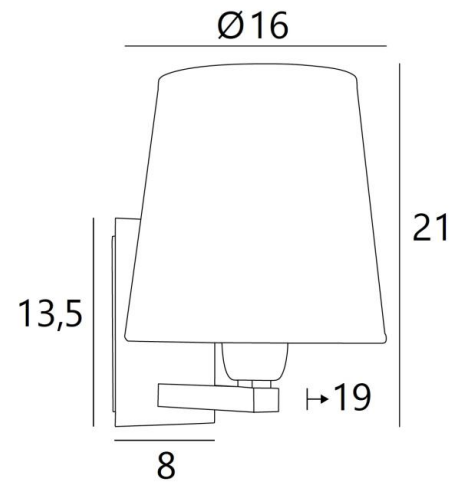

RAMOSE 2 o

RAMOSE 2 in brushed bronze with lampshade in Stone Granit (fabric from category 4)

RAMOSE 2 o is one of the many iconic wall lights in the **Lighting Collection**

With her clean design and contemporary look, this wall light is perfect for decorating your home with sobriety and elegance

This beautiful wall light is available in several remarkable finishes, in two sizes and differently shaped lampshades

It also exists in a smaller model, see [RAMOSE 1 o](#)

OVERALL SIZES

H21cm L16cm |→19cm

BASE

Plate: 8 x 13,5cm Box: 6 x 11,5 x 2cm

TECHNICAL DATA

One E27 fitting with ring

Dimmable wall light

A fixing plate for the wall box ([plan in PDF](#))

AVAILABLE METAL FINISHES AND CODES

28 - Light bronze - 1151 028

29 - Brushed bronze - 1151 029

33 - Brushed nickel - 1151 033

LAMPSHADE : SIZES & CODE

Ø12 - 16 - 16cm

Code: 1102 + fabric code

We propose more than 180 fabrics/materials/colors for lampshades