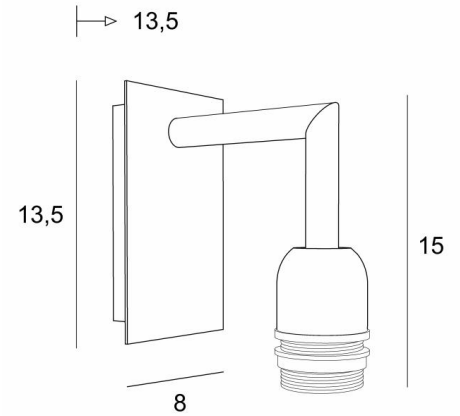

EDFOU 2

EDFOU 2 in brushed bronze without lampshade

EDFOU 2 is a simple wall light for lampshade. It is well balanced and its elegance allows it to be easily integrated into an interior

This fixture is made of brass and comes in two sizes. She is available in a variety of beautiful finishes

EDFOU 2 can be placed upside down but only with lampshades from our **RAMOSE** range

For the lampshade, which will create a warm atmosphere and a beautiful luminosity, we propose you to choose between many shapes, fabrics, materials and colors

There is a smaller model, see [EDFOU 1](#)

OVERALL SIZES

H15cm L8cm |→13,5cm

BASE

Plate : 8 x 13,5cm

Box : 6 x 11,5 x 2cm

TECHNICAL DATA

One E27 fitting with ring