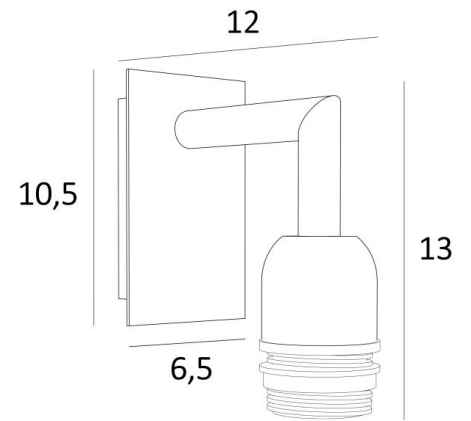

## EDFOU 1

EDFOU 1 in brushed bronze without lampshade

**EDFOU 1** is a small and simple wall light for lampshade

She is harmonious and its elegance makes it easy to find a place for her in an interior

This lamp, entirely in brass, is presented with beautiful finishes

### OVERALL SIZES

H13cm L6,5cm |→12cm

### BASE

Plate : 6,5 x 10,5cm

Box : 4,5 x 8,5 x 2cm