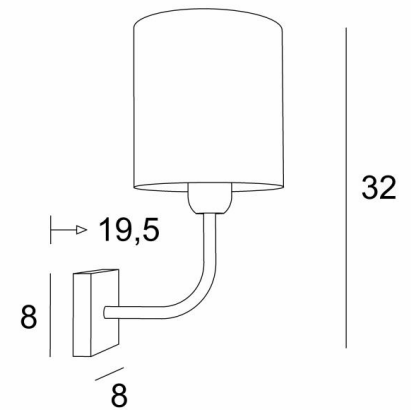

ABA 1 cyl

ABA 1 in brushed bronze with lampshade in Esmaria Avoine (fabric from category 3)

ABA 1 cyl is a wall light with a round cylindrical lampshade

Designed with simplicity, she is nevertheless well balanced and its elegance allows her to find a place in many decorations

This wall light is available in a larger model, see [ABA 2 cyl](#)

OVERALL SIZES

H32cm L15cm |→19,5cm

BASE

8 x 1,8cm

TECHNICAL DATA

One E27 fitting with ring

Dimmable wall light

A fixing plate for the wall box ([plan in PDF](#))

AVAILABLE METAL FINISHES AND CODES

28 - Light bronze - 1111 028

29 - Brushed bronze - 1111 029

32 - Brushed chrome - 1111 032

LAMPSHADE : SIZES & CODE

Ø15 - 15 - 16cm