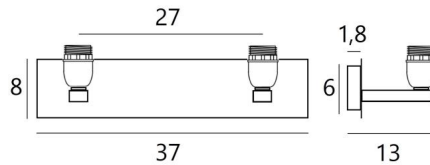

## MONTOU

MONTOU in brushed bronze without lampshades

**MONTOU** is the equivalent of two small wall lights **RAMOSE 1**

With her pure and timeless design, she will be perfect to embellish your interior with more brightness, but always with sobriety and elegance

### OVERALL SIZES

H13cm L37cm |→13,5cm

### BASE

Plate : 37 x 8cm

Box : 31 x 6 x 2cm

### TECHNICAL DATA

Two E27 fittings with ring

Distance between fittings: 27cm

Dimmable wall light

A fixing plate for the wall box ([plan in PDF](#))