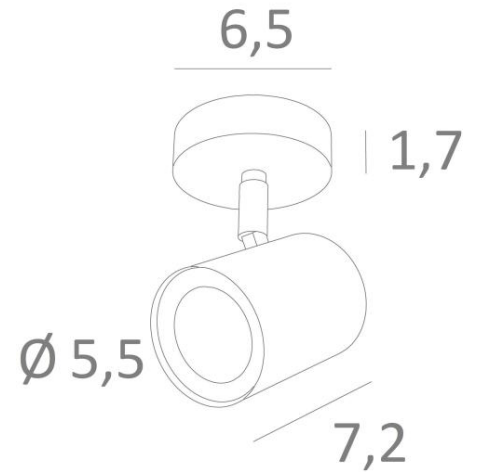

## MAGELLAN ST

MAGELLAN ST in light bronze. Metal finish code: 28

**MAGELLAN ST** is a spotlight placed on a small round base

This ceiling light is discreet and easy to install. He is a must for adding more light to your home. To increase its efficiency, there are GU10 bulbs on the market with very high power and dimmable. The originality of the **MAGELLAN** spotlight is his sober and very modern design: he is cylindrical and surrounds completely the fitting with its bulb.

### OVERALL SIZES

Ø6,5cm H9→10,5cm

### BASE

Ø6,5 x 1,7cm

### TECHNICAL DATA

One spotlight mounted on a ball joint adjustable in all directions

Spotlight dimensions: Ø5,5cm L7,2cm

One GU10 fitting

No driver, this spotlight works directly on 230V

Dimmable spotlight