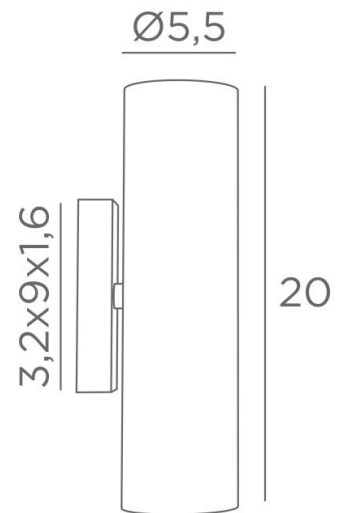

CROWN 2

CROWN 2 in structured black. Metal finish code : 02

CROWN 2 is a traditional wall light with double light beams to add beautiful lighting effects to your walls. In structured black, it is magnificent and the other finishes are remarkable. It will undoubtedly bring a nice presence to your decoration. Available with a single beam, see [CROWN 1](#).

OVERALL SIZES

H20cm L5,5cm |→7,5cm

BASE

3,2 x 9 x 1,6cm

TECHNICAL DATA

Two GU10 fittings
Without transformer
Dimmable wall light
A fixing plate for the wall box ([plan in PDF](#))

AVAILABLE METAL FINISHES AND CODES

02 - Structured black - 1650 002

28 - Light bronze - 1650 028

29 - Brushed bronze - 1650 029