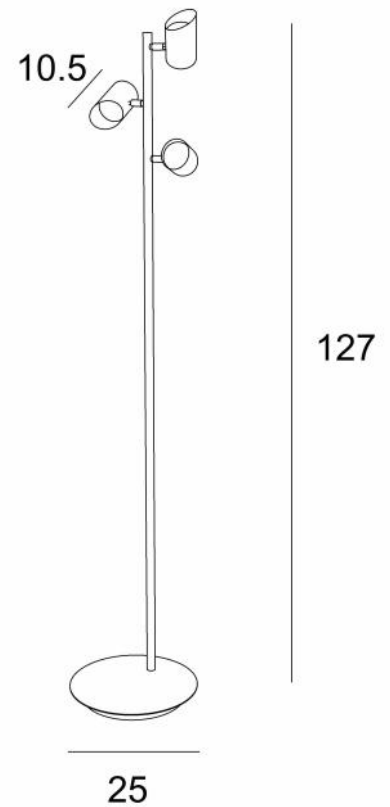

## HECTOR

HECTOR in brushed bronze

**HECTOR** is a small floor light to be placed near an armchair or at the end of a sofa  
He is equipped with 3 spotlights, adjustable in all directions  
**HECTOR** is mounted on a heavy base for remarkable stability  
Traditionally made by expert brass craftsmen, this lamp is presented in superb finishes

### OVERALL SIZES

H127cm Ø25cm

### BASE

Ø25 x 2,5cm

### TECHNICAL DATA

Three GU10 fittings  
The bulbs are fully integrated into the spotlights  
The spotlights can be directed to all directions  
Spotlight dimensions: Ø5,5cm L7,8→10,5cm  
A foot switch on the cable (standard)  
A foot dimmer on the cable (option)  
Mandatory use of a LED bulb (safety)