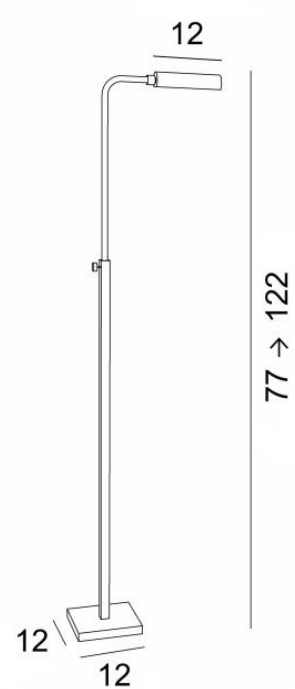

OUADI

OUADI in light bronze

OUADI is a reading light to be placed at the end of the sofa

Small but efficient : swivel reflector and adjustable height

Supplied with a warm-colored LED bulb of good power

With her beautiful contemporary and classic look, this reading light will bring finesse and charm to your home and is beautifully finished

OVERALL SIZES

H77→122cm L27,5cm

BASE

Solid brass base : #12 x 1,5cm

TECHNICAL DATA

One G9 fitting

Reading light delivered with one LED bulb :

consumption 4,5W brightness 500lm color temperature 2700°K and dimmable

No driver

The reflector rotates through 360°

Reflector dimensions : L12cm Ø3,2cm H2,5cm

Reading light adjustable in height

A foot switch on the cable

Mandatory use of a LED bulb (safety)

AVAILABLE METAL FINISHES AND CODES