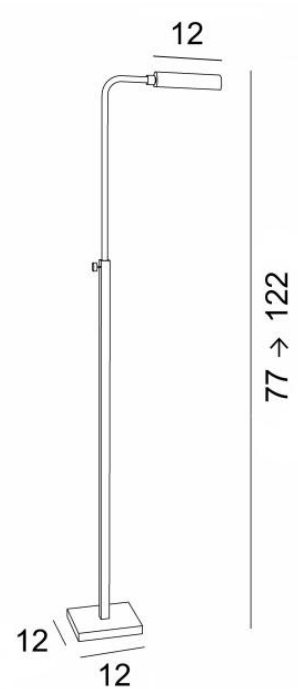

OUADI

OUADI in light bronze

OUADI is a reading light to be placed at the end of the sofa

Small but efficient : swivel reflector and adjustable height

Supplied with a warm-colored LED bulb of good power

With her beautiful contemporary and classic look, this reading light will bring finesse and charm to your home and is beautifully finished

OVERALL SIZES

H77→122cm L27,5cm

BASE

Solid brass base : #12 x 1,5cm

TECHNICAL DATA

One G9 fitting

Reading light delivered with one LED bulb :

consumption 4,5W brightness 500lm color temperature 2700°K and dimmable

No driver

The reflector rotates through 360°

Reflector dimensions : L12cm Ø3,2cm H2,5cm

Reading light adjustable in height

A foot switch on the cable

Mandatory use of a LED bulb (safety)

AVAILABLE METAL FINISHES AND CODES