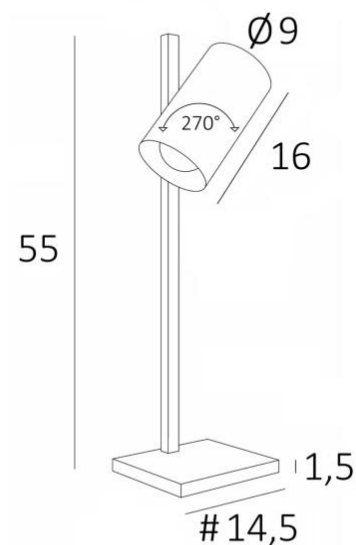

MIDAS

MIDAS in structured black. Metal finish code : 02

MIDAS is a desk light with a very modern design and a large cylindrical spotlight

Adjustable and fitted with a classic bulb is the lighting simple but efficient

OVERALL SIZES

H55cm L14,5→16cm

BASE

#14,5 x 1,5cm

TECHNICAL DATA

One E27 fitting

The spotlight can be rotated to 270°

Spotlight dimensions : Ø9cm L16cm