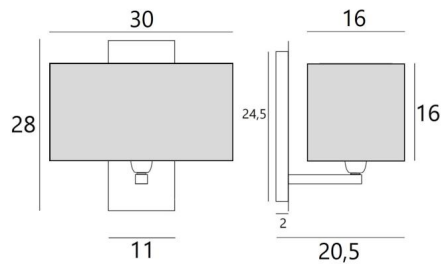

DENDOUR rect

DENDOUR in brushed bronze with lampshade in Coton Tourterelle (fabric from category 1)

DENDOUR rect is a large wall light. The rectangular lampshade can spread a lot of brightness. This high-quality fixture, made with great care of brass, is enriched with beautiful finishes. She is perfect to decorate your interior with elegance, the design remains sober and pure. A wide choice of fabrics, materials and colors allows you to easily personalise the lampshade.

OVERALL SIZES

H28cm L30cm |→20,5cm

BASE

Plate : 11 x 28cm Box : 7,5 x 24,5 x 2cm

TECHNICAL DATA

One E27 fitting with ring

Dimmable wall light

A fixing plate for the wall box ([plan in PDF](#))

AVAILABLE METAL FINISHES AND CODES

28 - Light bronze - 1431 028

29 - Brushed bronze - 1431 029

33 - Brushed nickel - 1431 033

LAMPSHADE : SIZES & CODE

30x16 - 30x16 - 16cm

Code: 1432 + fabric code

We propose more than 180 fabrics/materials/colors for lampshades