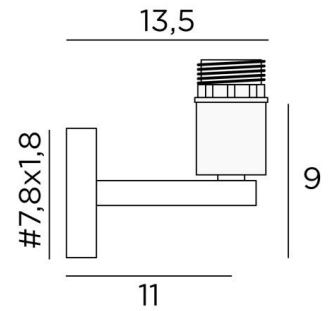

EXPLORER

EXPLORER in brushed bronze with a KERMA structure and decorative bulb

EXPLORER is a wall light for a decorative bulb and *KERMA structure* (or for a traditional lampshade). She is fitted with a fastening ring on the fitting

This wall light can be installed upside down, bulb down. She completes an already installed *KERMA suspension*

Another model exists to place only the bulb, see [EXPLORER L](#)

OVERALL SIZES

L15cm H26cm |→19cm

BASE

7,8 x 1,8cm

TECHNICAL DATA

One E27 fitting with ring

Dimmable wall light

LED bulb Gold Ø125mm dim code 6834 000 (option)

A fixing plate for the wall box ([plan in PDF](#))

AVAILABLE METAL FINISHES AND CODES

29 - Brushed bronze - 1958 029

METAL STRUCTURES AND CODES

KERMA STRUCTURE : #15 - 15 - 17cm

Code : 4999 002 (black)

Code : 4999 025 (gold)