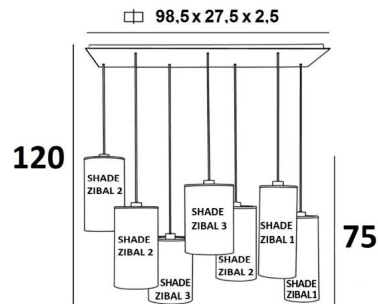

## ZIBAL 7

ZIBAL 7 in brushed bronze with lampshades in Dreams Bambou (fabric from category 2)

**ZIBAL 7** is a large suspension with seven cylindrical lampshades of different sizes. It allows a combination of different colours, which gives it its originality. The choice of many different materials and colours allows you to match this prestigious suspension to your interior. The suspension can be placed above a rectangular table and is dimmable via an external dimmer. When ordering, the height of the **ZIBAL 7** can be adjusted to suit the requirements of your ceiling. This suspension is available in three sizes.

### OVERALL SIZES

H120cm L100 x 40cm

**BASE :** Plate 98,5 x 27,5cm Frame 95,5 x 24,5 x 2,5cm

### TECHNICAL DATA

Seven E27 fittings with ring. Dimmable suspension

Standard : the suspension is provided for a ceiling height of 275cm. The lower reaches 155cm from the ground. The height of all lampshades is 75cm

### LAMPSHADE : SIZES & CODE

No.1 : Ø15 - 15 - 40cm (x2) No.2 : Ø18 - 18 - 35cm (x3) No.3 : Ø20 - 20 - 30cm (x2)

Code: No.1 : 4290 + fabric code

Code: No.2 : 4291 + fabric code

Code: No.3 : 4292 + fabric code