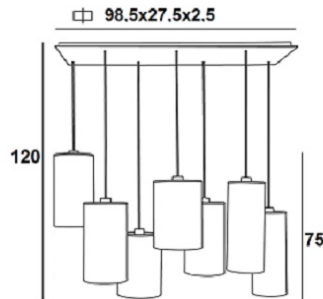

ZIBAL 7

ZIBAL 7 in brushed bronze with lampshades in Dreams bambou (fabric from category 2)

Suspension with seven round cylindrical lampshades. Adjustable in height when order. To be placed above a table or a work plan

OVERALL SIZES

H120cm L100 x 40cm

BASE

Plate : 98,5 x 27,5cm - Frame : 95,5 x 24,5 x 2cm

TECHNICAL DATA

Seven E27 fittings with ring. Dimmable suspension

Standard : the suspension is provided for a ceiling height of 275cm. The lower reaches 155cm from the ground. The height of all lampshades is 75cm

02 - Structured black - 4287 002

25 - Brushed brass - 4287 025

29 - Brushed bronze - 4287 029

LAMPSHADE : SIZES & CODE

No.1 : Ø15 - 15 - 40cm (x2) No.2 : Ø18 - 18 - 35cm (x3) No.3 : Ø20 - 20 - 30cm (x2)

Code: No.1 : 4290 + fabric code