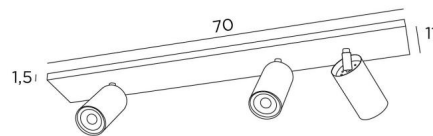

## DEIMOS L2+1

DEIMOS L2+1 in structured black and brushed brass (option). Metal finishes code: 45

**DEIMOS L2+1** is a ceiling light with three spots on a ultra-slim rectangular base. This luminaire is prestigious and it has a nice presence. Easy to install, he is a must for adding more light to your home  
**DEIMOS** is a large spotlight that completely encloses the bulb. He is mounted on a ball joint, integrated into the cylinder of the spotlight. This luminaire is available in a number of remarkable finishes

### OVERALL SIZES

L70 x 11cm H10→14cm

### BASE

70 x 11 x 1,5cm

### TECHNICAL DATA

Three spotlights mounted on 360° ball joints. Dimensions: Ø6cm L11cm

Three GU10 fittings

Black decorative rings to be placed around and behind the bulbs

No driver, this luminaire is dimmable and works directly on 230V