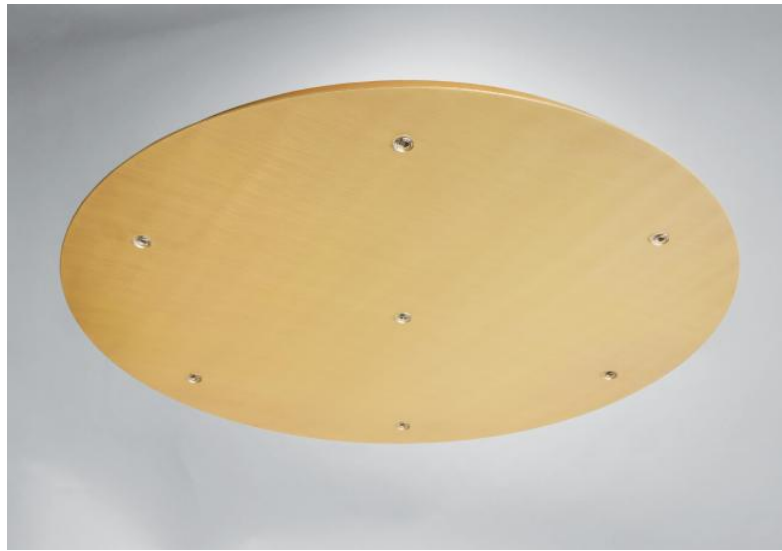

## Ceiling base 7 o48

CEILING BASE 7 o48 in brushed brass. Metal finish code: 25. Optional: a wide choice of cables and fittings (+supplement)

**CEILING BASE 7 o48** is a round ceiling base provided for seven outlets for hanging light bulbs, structures, glass or lampshades. In addition, standardised cabling is provided. There are also many options in the choice of shapes, sizes, finishes, wiring, fittings or the number of cable outlets.

### BASE

Plate : Ø48cm - Frame : Ø45 x 2,5cm

### TECHNICAL DATA

Maximum diameter of pendants to be placed on the cables :

Ø38cm - if the pendants are at different heights

Ø19cm - if the pendants are at the same height

A frame to be fixed on the ceiling before the plate is put against it

### OPTIONS:

**Cables:** Please consult the [ORDER FORM](#). We offer you a standard version or with other cables. The cables are covered with silk and match the colour of the ceiling base.

**Fitting E27 R:** fitting with ring, to fix a structure or a lampshade (cable + fitting : code 6563)