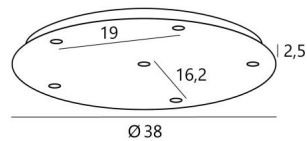

## Ceiling base 6 o38

CEILING BASE 6 o38 in structured black. Metal finish code: 02. Optional: a wide choice of cables and fittings (+supplement)

**CEILING BASE 6 o38** is a round ceiling base provided for six outlets for hanging light bulbs, structures, glass or lampshades. In addition, standardised cabling is provided

### BASE

Plate : Ø38cm - Frame : Ø35 x 2,5cm

### TECHNICAL DATA

Maximum diameter of pendants to be placed on the cables :

Ø31cm - if the pendants are at different heights

Ø15cm - if the pendants are at the same height

A fixing plate for the ceiling base ([plan in PDF](#))