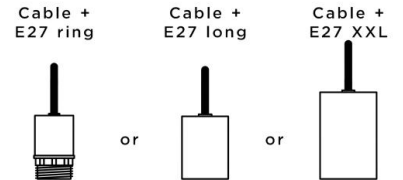

Ceiling base 5 o26

CEILING BASE 5 o26 in light bronze (option). Metal finish code: 28.
Optional: a wide choice of cables and fittings (+supplement)

+ SUPPLEMENT

CEILING BASE 5 o26 is a round ceiling base provided for five cable outlets for hanging light bulbs, structures, glass or lampshades

In addition, standardised cabling is provided

There are also many options in the choice of shapes, sizes, finishes, wiring, fittings or the number of cable outlets

BASE

Plate : Ø26,5cm - Box : Ø23,5 x 2,5cm

TECHNICAL DATA

Maximum diameter of pendants to be placed on the cables :

Ø23cm - if the pendants are at different heights

Ø12cm - if the pendants are at the same height

A fixing plate for the ceiling base ([plan in PDF](#))