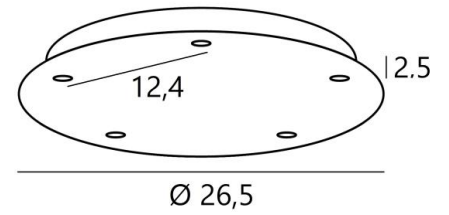

Ceiling base 5 o26

CEILING BASE 5 o26 in light bronze (option). Metal finish code: 28.
Optional: a wide choice of cables and fittings (+supplement)

+ SUPPLEMENT

CEILING BASE 5 o26 is a round ceiling base provided for five cable outlets for hanging light bulbs, structures, glass or lampshades

In addition, standardised cabling is provided

There are also many options in the choice of shapes, sizes, finishes, wiring, fittings or the number of cable outlets

BASE

Plate : Ø26,5cm - Box : Ø23,5 x 2,5cm

TECHNICAL DATA

Maximum diameter of pendants to be placed on the cables :

Ø23cm - if the pendants are at different heights

Ø12cm - if the pendants are at the same height

A fixing plate for the ceiling base ([plan in PDF](#))