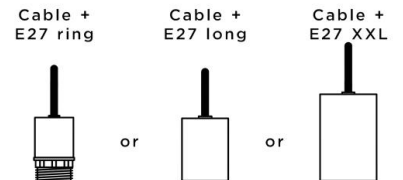

+ SUPPLEMENT