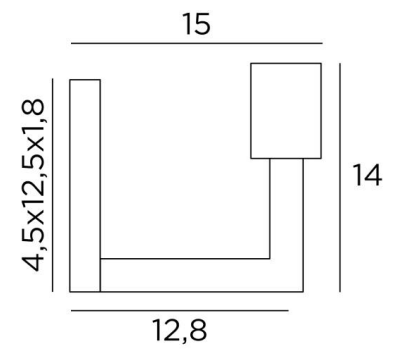

## MESSENGER L

MESSENGER L in brushed bronze and a decorative bulb Ø125mm

**MESSENGER L** is a wall light for placing only one decorative bulb

This wall light can be installed upside down, bulb down

She completes an already installed suspension with decorative bulbs

A similar model, with a ring on the fitting, is available for placing a **KERMA structure** or a traditional lampshade, see **MESSENGER**

### OVERALL SIZES

H14cm L4,5cm |→15cm

### BASE

4,5 x 12,5 x 1,8cm