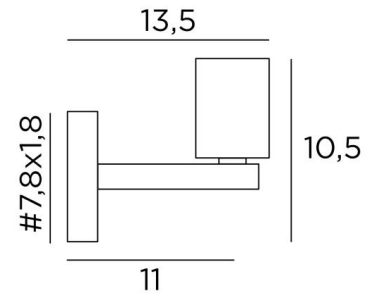

EXPLORER L

EXPLORER L in brushed bronze and decorative bulb

EXPLORER L is a wall light for placing only one decorative bulb

This wall light can be installed upside down, bulb down

It complements an already installed suspension with decorative bulbs

A similar model, with a ring on the fitting, is available for placing a **KERMA structure** or a traditional lampshade, see [EXPLORER](#)

OVERALL SIZES

H10,5cm L7,8cm |→13,5cm

BASE

7,8 x 1,8cm

TECHNICAL DATA

One E27 fitting for decorative bulb

Dimmable wall light

LED bulb Gold Ø125mm dim code 6834 000 (option)

A fixing plate for the wall box ([plan in PDF](#))

AVAILABLE METAL FINISHES AND CODES

28 - Light bronze - 1959 028