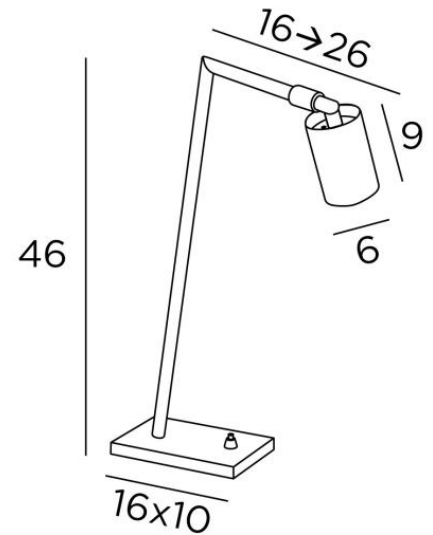

ZOSCA

ZOSCA in brushed bronze and brushed brass. Metal finishes code: 95

ZOSCA is an original small bedside- or desk light with a movable spotlight that allows lighting in all directions. The spotlight is equipped with a GU10 bulb that is fully integrated into the spotlight. A reading light is related to this lamp, see **BAKI**

OVERALL SIZES

H46cm L24→34cm

BASE

Solid brass base : 16 x 10 x 1,5cm

TECHNICAL DATA

One GU10 fitting

A black decorative ring to be placed around and behind the bulb

The spotlight is adjustable. Spotlight dimensions : Ø6cm L9,2cm