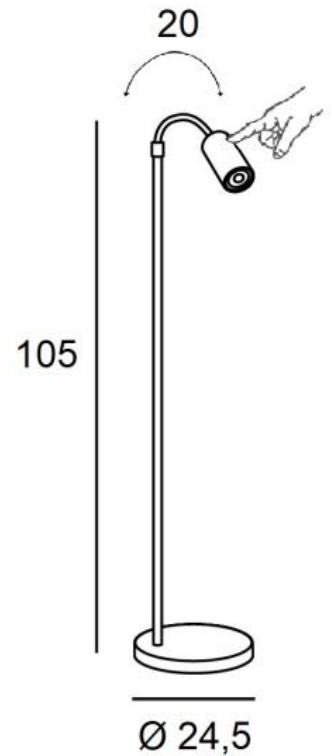

NEDJEM

NEDJEM in brushed bronze and brushed brass. Metal finishes code: 95

NEDJEM is a reading light to be placed at the end of the sofa
Very efficient with its flexible and its spotlight that can be adjusted in all directions
A control button on the spot, for on-off with variation
Super practical, this reading light has many remarkable finishes

OVERALL SIZES

H105cm Ø24,5cm

BASE : Ø24,5 x 2,5cm

TECHNICAL DATA

One GU10 fitting

A black decorative ring to be placed around and behind the bulb

A 20cm flexible with a spotlight directed in all directions

Spotlight dimensions : Ø6cm L11cm

29 - Brushed bronze - 3665 029

93 - Brushed bronze & Nickel - 3665 093

95 - Brushed bronze & Brass - 3665 095