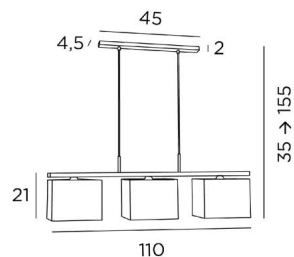

ASSIOUT 3

ASSIOUT 3 in brushed bronze with lampshades in Turda Châtain (fabric from category 3)

ASSIOUT 3 is a suspension with three lampshades

A beautiful succession of rectangular lampshades that will tower over your table

OVERALL SIZES

H35→155cm L110 x 17cm

BASE : 45 x 4,5 x 2cm

TECHNICAL DATA

Integral diffusers in Polycrystal are delivered with the lampshades

Three metal E27 fittings with ring. Dimmable suspension

Hanger length: 110cm

Distance between fittings: 45cm. Distance between tubes: 37cm

Suspension adjustable in height during the installation

On request: longer suspension tubes

A fixing plate for the ceiling base ([plan in PDF](#))