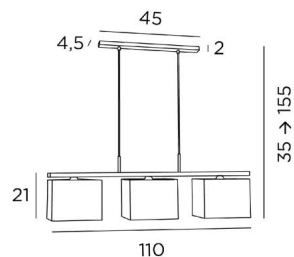

## ASSIOUT 3

ASSIOUT 3 in brushed bronze with lampshades in Turda Châtain (fabric from category 3)

**ASSIOUT 3** is a suspension with three lampshades

A beautiful succession of rectangular lampshades that will tower over your table

### OVERALL SIZES

H35→155cm L110 x 17cm

**BASE** : 45 x 4,5 x 2cm

### TECHNICAL DATA

Integral diffusers in Polycrystal are delivered with the lampshades

Three metal E27 fittings with ring. Dimmable suspension

Hanger length: 110cm

Distance between fittings: 45cm. Distance between tubes: 37cm

### LAMPSHADE : SIZES & CODE

25x17 - 25x17 - 18cm (x3)

+ *integral diffuser*

Code: 4417 + fabric code

We propose more than 180 fabrics/materials/colors for lampshades

**LIGHTING COLLECTION**