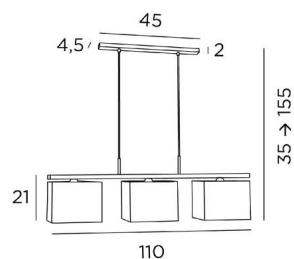

## ASSIOUT 3

ASSIOUT 3 in brushed bronze with lampshades in Turda Châtain (fabric from category 3)

**ASSIOUT 3** is a suspension with three lampshades

A beautiful succession of rectangular lampshades that will tower over your table

### OVERALL SIZES

H35→155cm L110 x 17cm

**BASE** : 45 x 4,5 x 2cm

### TECHNICAL DATA

Integral diffusers in Polycrystal are delivered with the lampshades

Three metal E27 fittings with ring. Dimmable suspension

Hanger length: 110cm

Distance between fittings: 45cm. Distance between tubes: 37cm

### LAMPSHADE : SIZES & CODE

25x17 - 25x17 - 18cm (x3)

+ *integral diffuser*

Code: 4417 + fabric code

We propose more than 180 fabrics/materials/colors for lampshades

**LIGHTING COLLECTION**