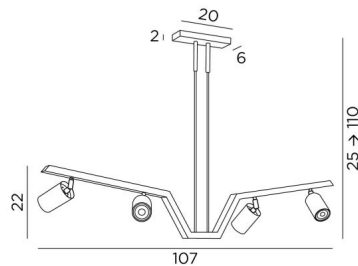

ALBATROS

ALBATROS in brushed bronze and brushed brass. Metal finish code: 95

Elegant suspension. She reminds us of the flight of a beautiful bird in all its splendour ... Four movable spotlights are installed in all directions. They are equipped with GU10 bulbs, which work without a transformer. This luminaire is dimmable via an external dimmer. All bulbs are completely hidden inside the spotlights. **ALBATROS** is height adjustable and can easily be placed in a hallway or above a table

OVERALL SIZES

H25→110cm L107 x 6cm

BASE : 20 x 6 x 2cm

TECHNICAL DATA

Four GU10 fittings. Dimmable suspension

A decorative black ring to place on the back and around each bulb

Four spotlights mounted on ball joints. Dimensions: Ø6 x 9,2cm