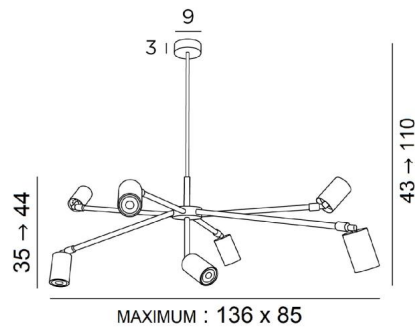

## LAHOUN

LAHOUN in brushed bronze and brushed brass. Metal finish code: 95

Original suspension by its design and sympathetic with its seven branches directed in all the directions  
Each branch ends in a 360° movable spotlight, equipped with a GU10 bulb

This luminaire works without a transformer and is dimmable by an external dimmer. All bulbs are fully concealed by the spotlights

**LAHOUN** is height-adjustable and can easily be placed in a hall or above a table

### OVERALL SIZES

H43→110cm L136 x 85cm

**BASE** : Ø9 x 3cm

### TECHNICAL DATA

Seven GU10 fittings. Dimmable suspension

A decorative black ring to place around and behind each bulb

Seven spotlights. Dimensions : Ø6 x 9,2cm

The spotlights mounted on ball joints

Suspension adjustable in height. On request : a longer suspension tube