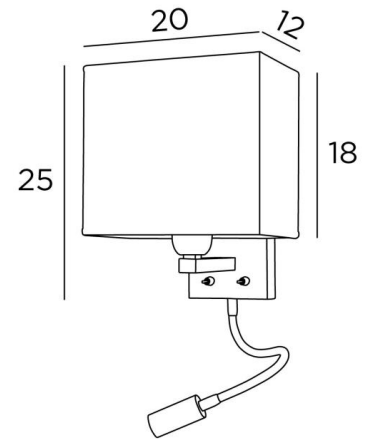

TEOS rect

TEOS in brushed bronze with lampshade in Jacinthe Naturelle (material from category 5)

TEOS rect is a wall light with a rectangular lampshade and reading light to be placed near a bed
The arm has an E27 fitting with ring to fix a lampshade
The reading light consists of a flexible with LED spot that emits a warm and concentrated light
This wall light has two switches that operate the lampshade and the reading light separately, allowing you to choose between soft or reading light
For the lampshade, which will create a warm atmosphere and a beautiful brightness, we offer you a choice of many materials and colors. So you can better integrate this elegant wall light in your decoration
This high-quality fixture, traditionally made of solid brass, is enriched with beautiful finishes

OVERALL SIZES

H25cm L20cm |→18,5cm

BASE: # 10 x 2cm

TECHNICAL DATA

E27 fitting with ring on a fixed arm, controlled by a toggle switch

LED-spotlight on a 30cm flex, controlled by a toggle switch

The spotlight can be directed to all directions. Dimensions: L5cm Ø2,5cm

Integrated LED: 1W 119lm 2700°K 30° beam angle

Driver: 14-230V 50-60HZ 350mA

A fixing plate for the wall box ([plan in PDF](#))

AVAILABLE METAL FINISHES AND CODES

02 - Structured black - 1375 002

28 - Light bronze - 1375 028