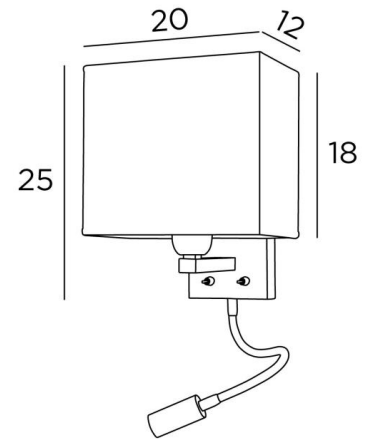

## TEOS rect

TEOS in brushed bronze with lampshade in Jacinthe Naturelle (material from category 5)

**TEOS rect** is a wall light with a rectangular lampshade and reading light to be placed near a bed  
The arm has an E27 fitting with ring to fix a lampshade  
The reading light consists of a flexible with LED spot that emits a warm and concentrated light  
This wall light has two switches that operate the lampshade and the reading light separately, allowing you to choose between soft or reading light  
For the lampshade, which will create a warm atmosphere and a beautiful brightness, we offer you a choice of many materials and colors. So you can better integrate this elegant wall light in your decoration  
This high-quality fixture, traditionally made of solid brass, is enriched with beautiful finishes

### OVERALL SIZES

H25cm L20cm |→18,5cm

**BASE:** # 10 x 2cm

### TECHNICAL DATA

**E27 fitting** with ring on a fixed arm, controlled by a toggle switch

**LED-spotlight** on a 30cm flex, controlled by a toggle switch

The spotlight can be directed to all directions. Dimensions: L5cm Ø2,5cm

Integrated LED: 1W 119lm 2700°K 30° beam angle

Driver: 14-230V 50-60HZ 350mA

A fixing plate for the wall box ([plan in PDF](#))