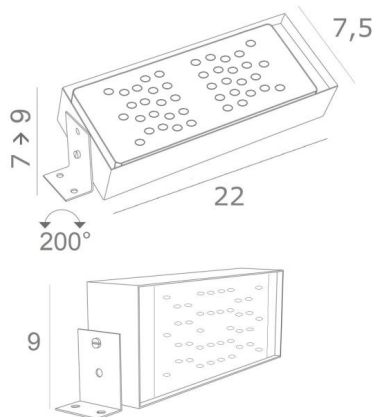

## UP 301

UP 301 in structured black. Metal finish code: 02

Uplight, indirect lighting with a very high intensity, to be placed invisibly in a rail or on the top of a wall, a piece of furniture or a beam

**UP 301** is equipped with a high-power LED module and the luminosity emitted by this reflector is very impressive

The luminaire has two mounting brackets that allow it to be adjusted upwards and in all directions (200°)

### OVERALL SIZES

7,5 x 22,5cm H7 → 9cm

Reflector dimensions: 22 x 7,5cm H5,5cm

There is a power supply inlet at the bottom of the reflector, in the centre