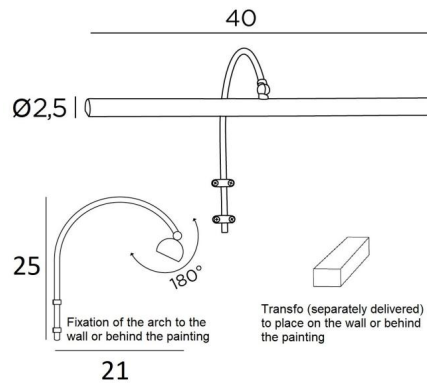

## TRIANON 40

TRIANON 40 in brushed brass. Metal finish code: 25

**TRIANON 40** is a 40cm length of picture light

Robust, elegant and discreet picture light with a rounded arch that perfectly surrounds the picture frame. The transformer and wall attachments will be hidden at the back of the picture. This wall light is powered by two warm, powerful and anti-UV LED bulbs. They are supplied with the fixture. This luminaire is made of solid brass and the finishes offered are of a very high quality. This picture light is available in three other lengths.

### OVERALL SIZES

H25cm L40cm |→21cm

### TECHNICAL DATA

Two G4 fittings

Painting light delivered with two LED bulbs :

consumption 2x2,5W brightness 2x320lm colour temperature 2700°K

Anti UV and not dimmable bulbs

One transformer : 12-230V 50-60HZ 3-60W

The transformer is supplied separately and should be placed at the back of the picture

The reflector is adjustable through 180°

Reflector dimensions : L40cm Ø2,5cm H1,9cm

The tube is to be fixed on the wall or on the picture