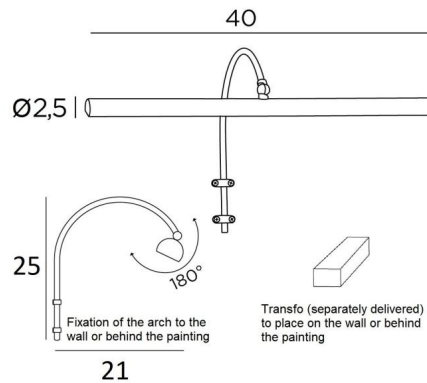

TRIANON 40

TRIANON 40 in brushed brass. Metal finish code: 25

TRIANON 40 is a 40cm length of picture light

Robust, elegant and discreet picture light with a rounded arch that perfectly surrounds the picture frame. The transformer and wall attachments will be hidden at the back of the picture. This wall light is powered by two warm, powerful and anti-UV LED bulbs. They are supplied with the fixture. This luminaire is made of solid brass and the finishes offered are of a very high quality. This picture light is available in three other lengths.

OVERALL SIZES

H25cm L40cm |→21cm

TECHNICAL DATA

Two G4 fittings

Painting light delivered with two LED bulbs :

consumption 2x2,5W brightness 2x320lm colour temperature 2700°K

Anti UV and not dimmable bulbs

One transformer : 12-230V 50-60HZ 3-60W

The transformer is supplied separately and should be placed at the back of the picture

The reflector is adjustable through 180°

Reflector dimensions : L40cm Ø2,5cm H1,9cm

The tube is to be fixed on the wall or on the picture

Two wall attachments for fixing the tube

AVAILABLE METAL FINISHES AND CODES

25 - Brushed brass - 1884 025

29 - Brushed bronze - 1884 029

33 - Brushed nickel - 1884 033