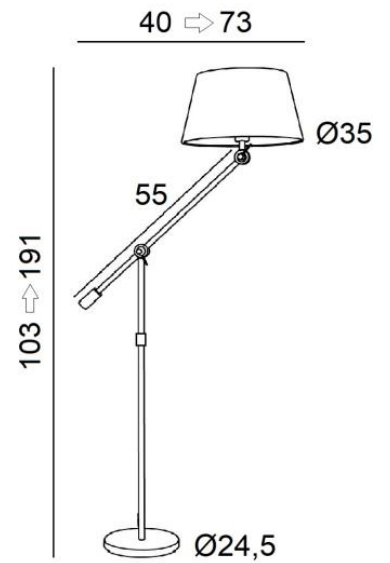

## TEMBO

TEMBO in brushed bronze with lampshade in Wilg Wengé (fabric from category 3)

**TEMBO** is a large reading light with conical lampshade to place next to an armchair. Mounted on a heavy base for exceptional stability, **TEMBO** is efficient and highly functional: movable lampshade, tilting arm and adjustable height. This light is made of solid brass and is traditionally handcrafted by expert brassworkers. This reading light has remarkable finishes. To make the lampshade, that while creating a beautiful warm atmosphere, we offer you a large choice of colours and fabrics

### OVERALL SIZES

H103→191cm L40→73cm Ø35cm

**BASE :** Ø24,5 x 2,5cm

### TECHNICAL DATA

One E27 fitting with ring

A foot switch on the cable (standard). A foot dimmer on the cable (option)

The lampshade is adjustable through 360°. The main arm swings 180°

Reading light adjustable in height

### LAMPSHADE : SIZES & CODE

Ø21 - 35 - 24cm

Code: 3180 + fabric code

We propose more than 180 fabrics/materials/colors for lampshades