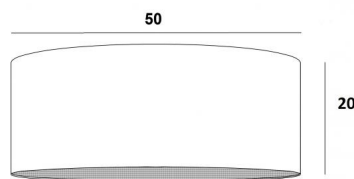

Lampshade KENTIKA 50 SHORT in Seta porphyre (fabric from category 3)

Cylindrical round EXTRA FLAT lampshade Ø50cm, supplied with a light diffuser that completely seals the bottom.

Under the reference LAMPSHADE KENTIKA SHORT, they are 5 other sizes with a choice of more than 150 different fabrics and colours

OVERALL SIZES

Ø50cm H20cm

TECHNICAL DATA

This lampshade is designed to be placed exclusively with a NOURRICE (4 fittings E27) suspension.

We suggest 8 suspensions with NOURRICE adapted to this lampshade. See at the end of the category [SUSPENSIONS](#).