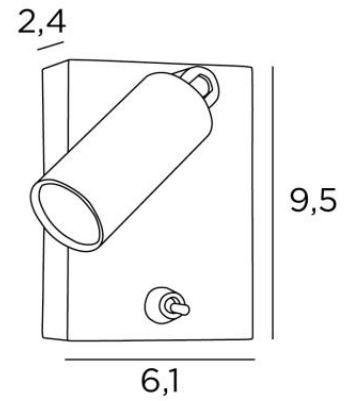

## MINOS

MINOS in light bronze. Metal finish code: 28

A must in the bedroom, the reading light to be placed next to the bed allows you to read without disturbing your partner

**MINOS** is a minimalist reading light with adjustable spotlight

### OVERALL SIZES

H9,5cm L6,1cm |→10cm

### BASE

6,1 x 9,5 x 2,4cm

Spotlight dimensions: L5cm Ø2,5cm

Toggle switch on the base

A fixing plate for the wall box ([plan in PDF](#))