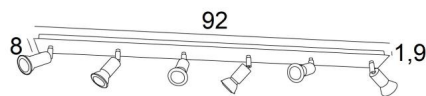

## MERCURE 6

MERCURE 6 in brushed bronze. Metal finish code: 29

**MERCURE 6** is a ceiling light with six spots, distributed on a rectangular base

This ceiling light is discreet and easy to install. He is essential to add more light to your interior. To increase its efficiency, there are GU10 bulbs on the market with very high power and dimmable

**MERCURE** is a minimalist spotlight that closely surrounds the fitting and the lower part of the bulb. This spotlight is offered in a nice range of ten models, from one to six spots, distributed on round, square or rectangular bases. The success of this range is prodigious and is still going strong

### OVERALL SIZES

L92 x 8cm H7,5→13cm

### TECHNICAL DATA

Six spotlights mounted on 360° ball joints

Spotlight dimensions: Ø3cm L4,5cm

Six GU10 fittings

No driver, this luminaire works directly on 230V

Dimmable ceiling light

A fixing plate for the ceiling base ([plan in PDF](#))