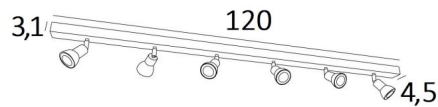

CALLISTO 6

CALLISTO 6 in structured white. Metal finish code: 01

CALLISTO 6 is a ceiling light with six spots, divided on a rectangular base

This ceiling light is sober, easy to install and essential to add more light to your interior. To increase its efficiency, there are GU10 bulbs of very high power and dimmable on the market

The originality of the **CALLISTO** spotlight is its sober and very modern design, which completely surrounds the fitting and the GU10 bulb. Mounted on a ball joint, he can be moved in all directions

This spotlight is available in a beautiful range of seven models with one to six spots distributed on round, square or rectangular bases

OVERALL SIZES

L120 x 4,5cm H8,5→13,5cm

BASE

120 x 4,5 x 3,1cm

TECHNICAL DATA

Six spotlights mounted on 360° ball joints

Spotlight dimensions: Ø2,8→5,3cm L7cm

Six GU10 fittings