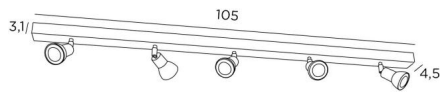

CALLISTO 5

CALLISTO 5 in brushed bronze. Metal finish code: 29

CALLISTO 5 is a ceiling light with five spots, divided on a rectangular base

This ceiling light is sober, easy to install and essential to add more light to your interior. To increase its efficiency, there are GU10 bulbs of very high power and dimmable on the market

The originality of the **CALLISTO** spotlight is its sober and very modern design, which completely surrounds the fitting and the GU10 bulb. Mounted on a ball joint, he can be moved in all directions

This spotlight is available in a beautiful range of seven models with one to six spots distributed on round, square or rectangular bases

OVERALL SIZES

L105 x 4,5cm H8,5→13,5cm

BASE

105 x 4,5 x 3,1cm

TECHNICAL DATA

Five spotlights mounted on 360° ball joints

Spotlight dimensions: Ø2,8→5,3cm L7cm

Five GU10 fittings