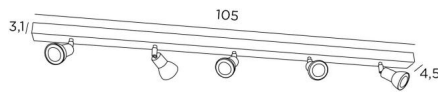

CALLISTO 5

CALLISTO 5 in brushed bronze. Metal finish code: 29

CALLISTO 5 is a ceiling light with five spots, divided on a rectangular base

This ceiling light is sober, easy to install and essential to add more light to your interior. To increase its efficiency, there are GU10 bulbs of very high power and dimmable on the market

The originality of the **CALLISTO** spotlight is its sober and very modern design, which completely surrounds the fitting and the GU10 bulb. Mounted on a ball joint, he can be moved in all directions

This spotlight is available in a beautiful range of seven models with one to six spots distributed on round, square or rectangular bases

OVERALL SIZES

L105 x 4,5cm H8,5→13,5cm

BASE

105 x 4,5 x 3,1cm

TECHNICAL DATA

Five spotlights mounted on 360° ball joints

Spotlight dimensions: Ø2,8→5,3cm L7cm

Five GU10 fittings