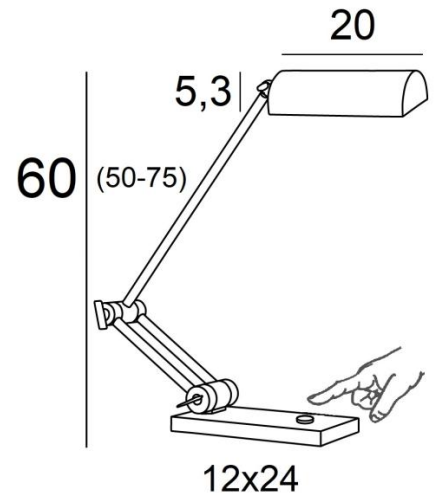

## PANDORA

PANDORA in brushed bronze. Metal finish code: 29

**PANDORA** is an impressive articulated desk light with an orientable reflector. The height is perfect for a computer screen

She is entirely made of solid brass, which makes her robust and gives her presence

### OVERALL SIZES

H50 → 75cm

### BASE

Solid brass base: 12 x 24 x 2cm

Dimmer on the electric cable: 100V-240V 4-100W

The reflector is adjustable through 360°

Reflector dimensions: L20cm Ø8,5cm H5,3cm

The arms are adjustable

Mandatory use of a LED bulb (safety)