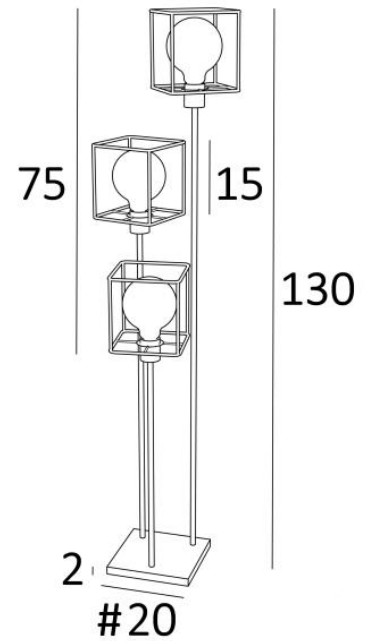

NOUKAR + structures

NOUKAR in brushed bronze with KERMA structures

NOUKAR + structures is a delightful little floor light with three tubes of different lengths, topped with decorative bulbs and **KERMA structures**, that elegantly complete this luminaire

He is a perfect match for a splendid **KERMA suspension**

This model can be equipped with lampshades, see **NOUKAR + lampshades**

OVERALL SIZES

H130cm Ø35cm

BASE

#20 x 2cm

TECHNICAL DATA

Three E27 fittings with ring

LED bulb Gold Ø125mm dim code 6834 000 (option)

A foot switch on the cable (standard)

A foot dimmer on the cable (option)

AVAILABLE METAL FINISHES AND CODES

28 - Light bronze - 3460 028

29 - Brushed bronze - 3460 029

METAL STRUCTURES AND CODES

KERMA STRUCTURE : #15 - 15 - 17cm (x3)

Code : 4999 002 (black)