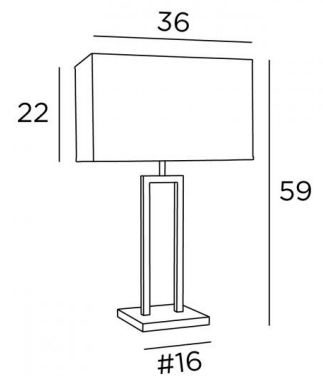

MERTY

MERTY in brushed bronze with lampshade in Trento jute (fabric from category 3)

MERTY is an elegant table light with a rectangular lampshade. Its realisation is meticulous and has and has been the object of particular attention from our craftsmen
Contemporary by its pure design, she fits perfectly into any type of decoration
In the evening, you will appreciate the warmth of its lampshade, which will bring you serenity and softness
To match this table light, there is also a floor light, see [MERTY FLOOR](#)

OVERALL SIZES

H59cm L36 x 20cm

BASE

#16 x 1,8cm

TECHNICAL DATA

One E27 fitting with ring
One switch on the cable

AVAILABLE METAL FINISHES AND CODES

29 - Brushed bronze - 2460 029

LAMPSHADE : SIZES & CODE

36x20 - 36x20 - 22cm

Code: 2460 + fabric code

We propose more than 150 materials/colors for lampshades.

LIGHTING COLLECTION