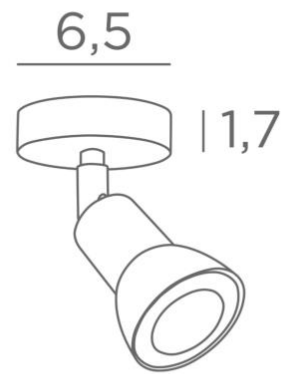

CALLISTO ST

CALLISTO ST in brushed chrome. Metal finish code: 32

CALLISTO ST is a spotlight placed on a small round base

This ceiling light is discreet, easy to install and a must for adding more light to your home. To increase its efficiency, there are GU10 bulbs on the market with very high power and dimmable

The originality of the **CALLISTO** spotlight is its sober and very modern design, which completely surrounds the fitting and the GU10 bulb. Mounted on a ball joint, he can be moved in all directions. This spotlight is available in a beautiful range of seven models, with one to six spots, distributed on round, square or rectangular bases

OVERALL SIZES

Ø6,5cm H7→12cm

BASE

Ø6,5 x 1,7cm

TECHNICAL DATA

One spotlight mounted on a 360° ball joint

Spotlight dimensions: Ø2,8→5,3cm L7cm

One GU10 fitting