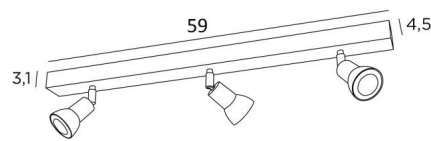

CALLISTO 3

CALLISTO 3 in brushed brass. Metal finish code: 25

CALLISTO 3 is a ceiling light with three spots, divided on a rectangular base

This ceiling light is sober, easy to install and essential to add more light to your interior. To increase its efficiency, there are GU10 bulbs of very high power and dimmable on the market

The originality of the **CALLISTO** spotlight is its sober and very modern design, which completely surrounds the fitting and the GU10 bulb. Mounted on a ball joint, he can be moved in all directions

This spotlight is available in a beautiful range of seven models with one to six spots distributed on round, square or rectangular bases

OVERALL SIZES

L59 x 4,5cm H8,5→13,5cm

BASE

59 x 4,5 x 3,1cm

TECHNICAL DATA

Three spotlights mounted on 360° ball joints

Spotlight dimensions: Ø2,8→5,3cm L7cm

Three GU10 fittings