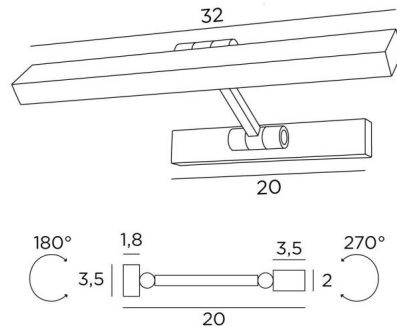

OUBA 35

OUBA 35 in light bronze. Metal finish code: 28

OUBA 35 is a picture or bookcase light with double ball joints and a length of 32cm. A LED strip is integrated in the reflector, 270° rotatable. Warm, powerful and generous light, which has regular continuity over the entire length of the fixture. This fixture is made of solid brass by experienced craftsmen and the finishes offered are more than remarkable. This fixture is also available in a larger size, see [OUBA 65](#)

OVERALL SIZES

L32cm H3,5cm |→20cm

BASE: 20 x 3,5 x 1,8cm

TECHNICAL DATA

LED strip integrated into the reflector:

consumption 4.2W brightness 450lm colour temperature 2700°K

No converter required, this LED strip operates directly on 230V

Can be dimmed under TRIAC

The reflector is adjustable through 270°

Reflector dimensions: L32 x 3,5cm H2cm

Adjustable arm through 180°

A fixing plate for the wall box ([plan in PDF](#))

AVAILABLE METAL FINISHES AND CODES