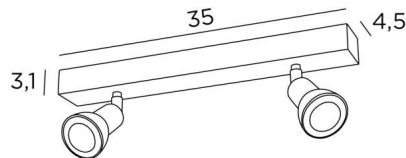

## CALLISTO 2

CALLISTO 2 in brushed bronze. Metal finish code: 29

**CALLISTO 2** is a ceiling light with two spots, divided on a rectangular base

This ceiling light is sober, easy to install and essential to add more light to your interior. To increase its efficiency, there are GU10 bulbs of very high power and dimmable on the market

The originality of the **CALLISTO** spotlight is its sober and very modern design, which completely surrounds the fitting and the GU10 bulb. Mounted on a ball joint, he can be moved in all directions

This spotlight is available in a beautiful range of seven models with one to six spots distributed on round, square or rectangular bases

### OVERALL SIZES

L35 x 4,5cm H8,5→13,5cm

### BASE

35 x 4,5 x 3,1cm