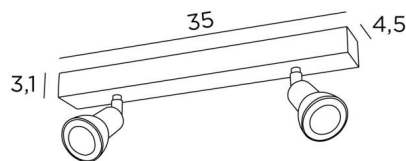

CALLISTO 2

CALLISTO 2 in brushed bronze. Metal finish code: 29

CALLISTO 2 is a ceiling light with two spots, divided on a rectangular base

This ceiling light is sober, easy to install and essential to add more light to your interior. To increase its efficiency, there are GU10 bulbs of very high power and dimmable on the market

The originality of the **CALLISTO** spotlight is its sober and very modern design, which completely surrounds the fitting and the GU10 bulb. Mounted on a ball joint, he can be moved in all directions

This spotlight is available in a beautiful range of seven models with one to six spots distributed on round, square or rectangular bases

OVERALL SIZES

L35 x 4,5cm H8,5→13,5cm

BASE

35 x 4,5 x 3,1cm

TECHNICAL DATA

Two spotlights mounted on 360° adjustable joints

Spotlight dimensions: Ø2,8→5,3cm L7cm

Two GU10 fittings