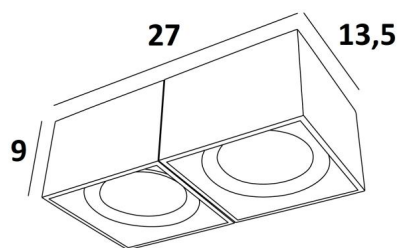

ATRIA 2 FIXE

ATRIA 2 FIXE in structured black. Metal finish code: 02

ATRIA 2 FIXE is a large rectangular ceiling light for two 111mm diameter bulbs, non-directional. This ceiling light is discreet and easy to install and very useful to add more brightness to your interior, thanks to the light power of AR111 bulbs. These bulbs work with 12V current, which is supplied by two transformers, integrated in the base of the luminaire. The originality of the **ATRIA** spotlight lies in its square shape, which gives it a beautiful contemporary look, a very modern design. This wonderful spotlight is available in a beautiful range of single or double spotlights, fixed or mobile.

OVERALL SIZES

27 x 13,5cm H9cm

TECHNICAL DATA

Ceiling spotlights suitable for two AR111 Ø111mm bulbs G53 base
Each bulb powered in 12V by one transformer, designed for LED bulb :
12-230V 50-60Hz 3-60W
The bulbs are not adjustable
Dimmable ceiling spotlights
A fixing plate for the ceiling box ([plan in PDF](#))
Mandatory use of LED bulbs (safety)