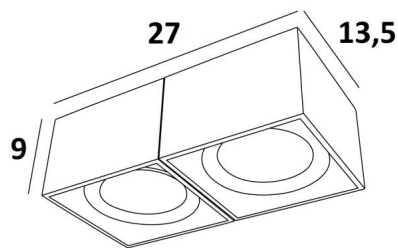

ATRIA 2 FIXE

ATRIA 2 FIXE in structured black. Metal finish code: 02

ATRIA 2 FIXE is a large rectangular ceiling light for two 111mm diameter bulbs, non-directional. This ceiling light is discreet and easy to install and very useful to add more brightness to your interior, thanks to the light power of AR111 bulbs. These bulbs work with 12V current, which is supplied by two transformers, integrated in the base of the luminaire. The originality of the **ATRIA** spotlight lies in its square shape, which gives it a beautiful contemporary look, a very modern design. This wonderful spotlight is available in a beautiful range of single or double spotlights, fixed or mobile.

OVERALL SIZES

27 x 13,5cm H9cm

TECHNICAL DATA

Ceiling spotlights suitable for two AR111 Ø111mm bulbs G53 base
Each bulb powered in 12V by one transformer, designed for LED bulb :
12-230V 50-60Hz 3-60W
The bulbs are not adjustable
Dimmable ceiling spotlights
A fixing plate for the ceiling box ([plan in PDF](#))
Mandatory use of LED bulbs (safety)