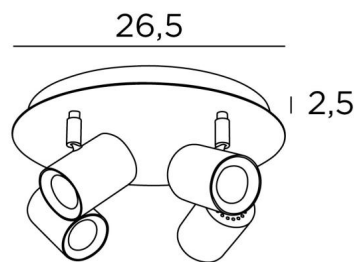

ATLAS 4

ATLAS in brushed chrome. Metal finish code: 32

ATLAS 4 is a ceiling light with four spots on a round base

This ceiling light is sober, easy to install and essential to add more light to your interior. To increase its efficiency, there are GU10 bulbs on the market with very high power and dimmable

The originality of the spotlight is its sober and very modern design, it is cylindrical and completely surrounds the fitting with its bulb

The base is embellished by a beautiful, robust and very decorative overhanging plate

OVERALL SIZES

Ø26,5cm H11,5→13cm

BASE

Plate : Ø26,5cm

Box : Ø23,5 x 2,5cm

TECHNICAL DATA

Four spotlights mounted on 360° ball joints

Spotlight dimensions: Ø5,5cm L7,2cm