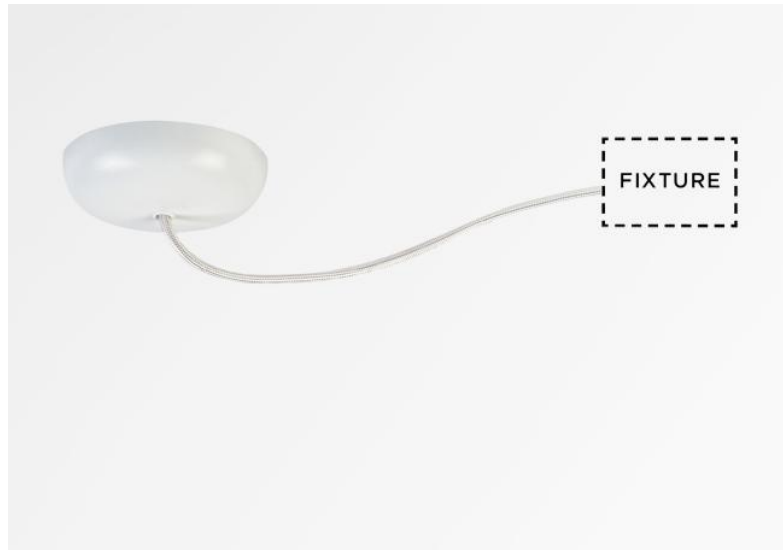

ADAPTER CEILING o

ADAPTER CEILING o in structured white

ADAPTER CEILING is a decorative solution for concealing a cable outlet that is offset from your suspension, which should be in the centre of the table

ADAPTER CEILING is a round base that is placed over the cable outlet. The connection to the suspension is made by a silk cable (color of your choice). This cable can be held in place by **FIXING CABLE**

BASE

Ø10,6 x 2,9cm

TECHNICAL DATA

Delivered with one meter textile cable and connection accessories

The color of the cable matches the requested finish

On request : a longer cable

A fixing plate for the ceiling base ([plan in PDF](#))