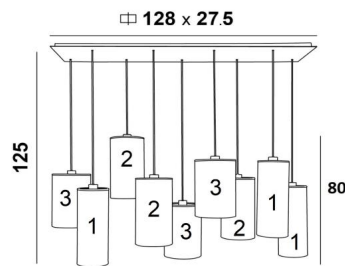

ZIBAL 9

ZIBAL 9 in brushed bronze with lampshades in Dreams Bambou (fabric from category 2)

ZIBAL 9 is a large suspension with nine cylindrical lampshades of different sizes. It allows a combination of different colors, which gives it its originality. The choice of many different materials and colours allows you to match this prestigious suspension to your interior. The suspension can be placed above a rectangular table and is dimmable via an external dimmer. When ordering, the height of the **ZIBAL 9** can be adjusted to suit the requirements of your ceiling. This suspension is available in three sizes.

OVERALL SIZES

H125cm L130 x 40cm

BASE : Plate 128 x 27,5cm - Frame 125 x 24,5 x 2cm

TECHNICAL DATA

Nine E27 fittings with ring. Dimmable suspension

Standard : the suspension is provided for a ceiling height of 275cm. The lower reaches 155cm from the ground. The height of all lampshades is 80cm

AVAILABLE METAL FINISHES AND CODES

02 - Structured black - 4290 002

29 - Brushed bronze - 4290 029

LAMPSHADE : SIZES & CODE

No.1 : Ø15 - 15 - 40cm (x3) No.2 : Ø18 - 18 - 35cm (x3) No.3 : Ø20 - 20 - 30cm (x3)