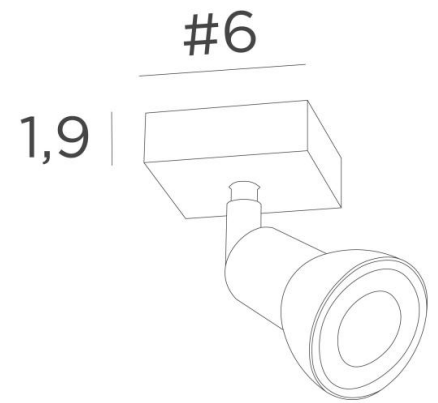

CALLISTO 1

CALLISTO 1 in brushed bronze. Metal finish code: 29

CALLISTO 1 is a spotlight placed on a small square base

This ceiling light is discreet, easy to install and a must for adding more light to your home. To increase its efficiency, there are GU10 bulbs on the market with very high power and dimmable

The originality of the **CALLISTO** spotlight is its sober and very modern design, which completely surrounds the fitting and the GU10 bulb. Mounted on a ball joint, he can be moved in all directions. This spotlight is available in a beautiful range of seven models, with one to six spots, distributed on round, square or rectangular bases

OVERALL SIZES

#6cm H8,5→13,5cm

BASE

#6 x 1,9cm

TECHNICAL DATA

One spotlight mounted on a 360° ball joint

Spotlight dimensions: Ø2,8→5,3cm L7cm

One GU10 fitting