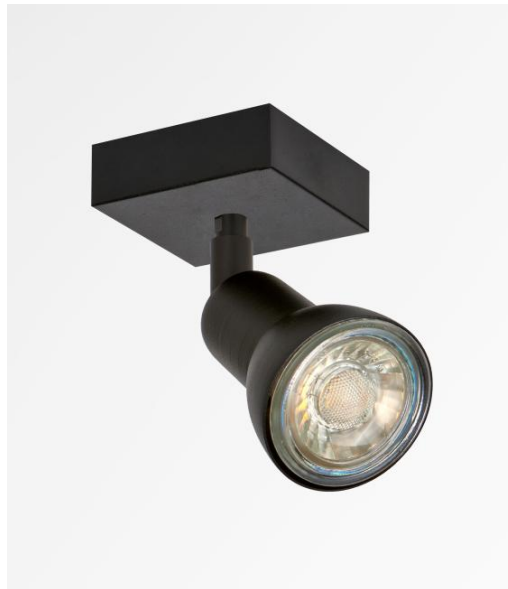

## CALLISTO 1

CALLISTO 1 in brushed bronze. Metal finish code: 29

**CALLISTO 1** is a spotlight placed on a small square base

This ceiling light is discreet, easy to install and a must for adding more light to your home. To increase its efficiency, there are GU10 bulbs on the market with very high power and dimmable

The originality of the **CALLISTO** spotlight is its sober and very modern design, which completely surrounds the fitting and the GU10 bulb. Mounted on a ball joint, he can be moved in all directions. This spotlight is available in a beautiful range of seven models, with one to six spots, distributed on round, square or rectangular bases

### OVERALL SIZES

#6cm H8,5→13,5cm

### TECHNICAL DATA

One spotlight mounted on a 360° ball joint

Spotlight dimensions: Ø2,8→5,3cm L7cm

One GU10 fitting

No driver, this spotlight works directly on 230V

Dimmable spotlight

A fixing plate for the ceiling base ([plan in PDF](#))