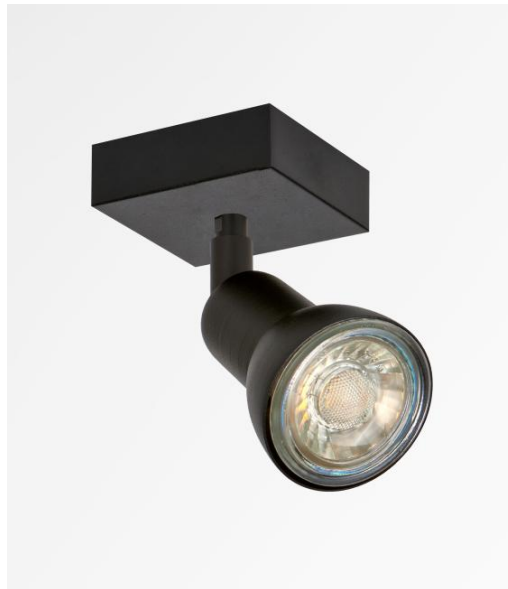

CALLISTO 1

CALLISTO 1 in brushed bronze. Metal finish code: 29

CALLISTO 1 is a spotlight placed on a small square base

This ceiling light is discreet, easy to install and a must for adding more light to your home. To increase its efficiency, there are GU10 bulbs on the market with very high power and dimmable

The originality of the **CALLISTO** spotlight is its sober and very modern design, which completely surrounds the fitting and the GU10 bulb. Mounted on a ball joint, he can be moved in all directions. This spotlight is available in a beautiful range of seven models, with one to six spots, distributed on round, square or rectangular bases

OVERALL SIZES

#6cm H8,5→13,5cm

BASE

#6 x 1,9cm

TECHNICAL DATA

One spotlight mounted on a 360° ball joint

Spotlight dimensions: Ø2,8→5,3cm L7cm

One GU10 fitting