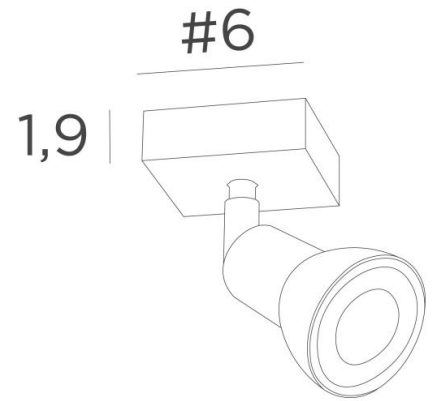

## CALLISTO 1

CALLISTO 1 in brushed bronze. Metal finish code: 29

**CALLISTO 1** is a spotlight placed on a small square base

This ceiling light is discreet, easy to install and a must for adding more light to your home. To increase its efficiency, there are GU10 bulbs on the market with very high power and dimmable

The originality of the **CALLISTO** spotlight is its sober and very modern design, which completely surrounds the fitting and the GU10 bulb. Mounted on a ball joint, he can be moved in all directions. This spotlight is available in a beautiful range of seven models, with one to six spots, distributed on round, square or rectangular bases

### OVERALL SIZES

#6cm H8,5→13,5cm

### BASE

#6 x 1,9cm